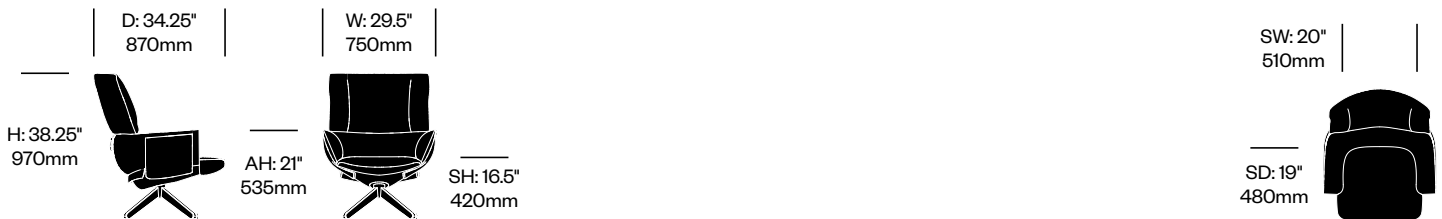

Lounge Chair with Cone Base	Number	List Price
Fabric Grade B	HCCE-LDL1-C2	4,040.00
Fabric Grade C	HCCE-LDL1-C2	4,265.00
Fabric Grade D	HCCE-LDL1-C2	4,265.00
Fabric Grade E	HCCE-LDL1-C2	4,610.00
Fabric Grade F	HCCE-LDL1-C2	4,610.00
COM	HCCE-LDL1-C2	3,925.00